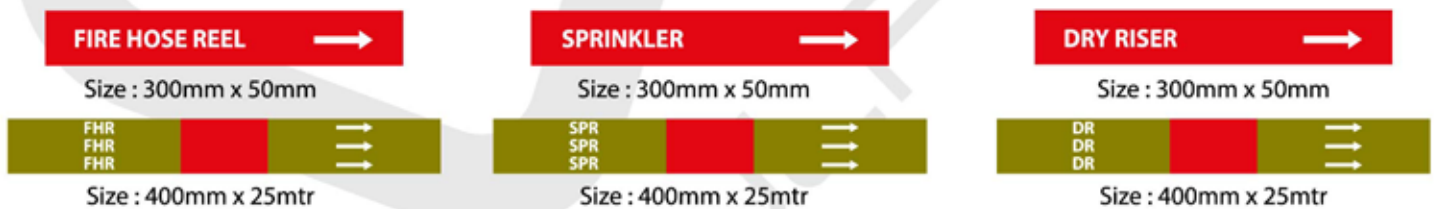

PIPELINE IDENTIFICATION FOR FIRE