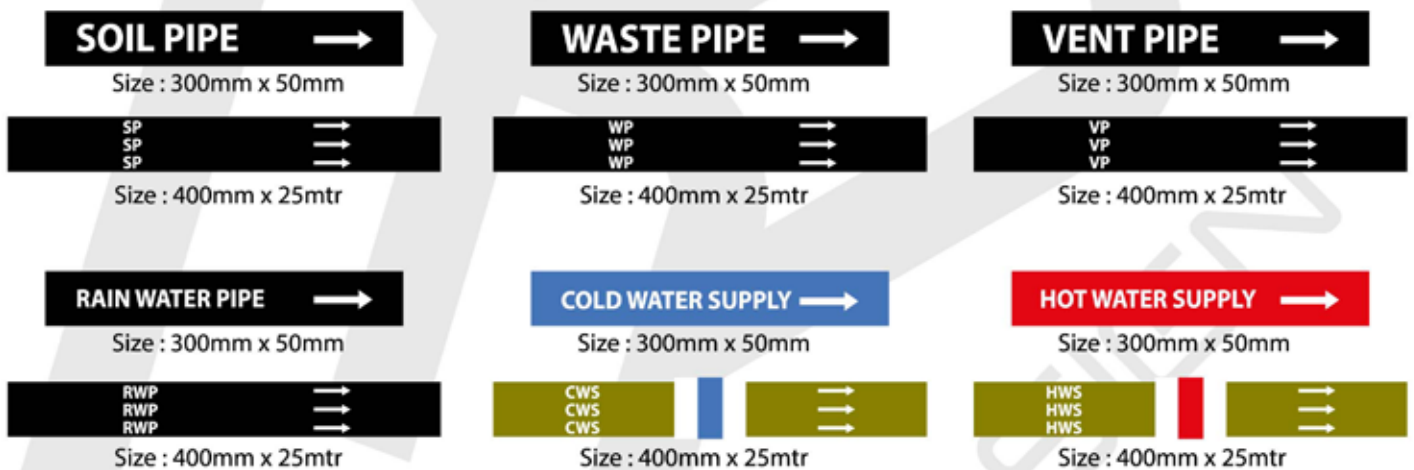

PIPELINE IDENTIFICATION FOR PLUMBING (Complying to BS 1710 : 1984)