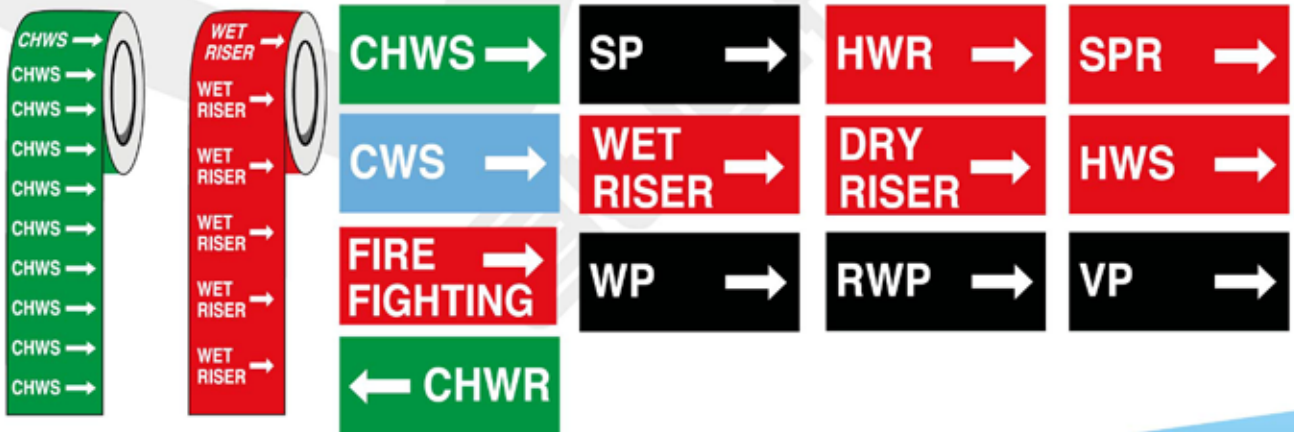

ELECTRICAL IDENTIFICATION FOR CABLE TRAY

POWER CABLE 400V Size : 30cm x 5cm	TELEPHONE Size : 30cm x 5cm	POWER CIRCUIT 400V Size : 30cm x 5cm	TELEPHONE/DATA SYSTEM CABLE Size : 30cm x 5cm
LIGHTING Size : 30cm x 5cm	LOW CURRENT Size : 30cm x 5cm	POWER / LIGHTING Size : 30cm x 5cm	VIDEO INTERCOM SYSTEM Size : 30cm x 5cm
LV POWER CABLE Size : 30cm x 5cm	SECURITY SYSTEM Size : 30cm x 5cm	FIRE ALARM Size : 30cm x 5cm	CCTV Size : 30cm x 5cm
BMS/BLDG.I.COM Size : 30cm x 5cm	PUBLIC ADDRESS Size : 30cm x 5cm	COMPUTER & IT Size : 30cm x 5cm	EXIT / EMERGENCY LIGHT Size : 30cm x 5cm

SELF-ADHESIVE IDENTIFICATION BANDS AVAILABLE SIZE- 100mm x 50mtr ROLLS, 50mm x 50mtr ROLLS
COMPLY WITH BS 1710 : 1984 & BS 4800 : 1989