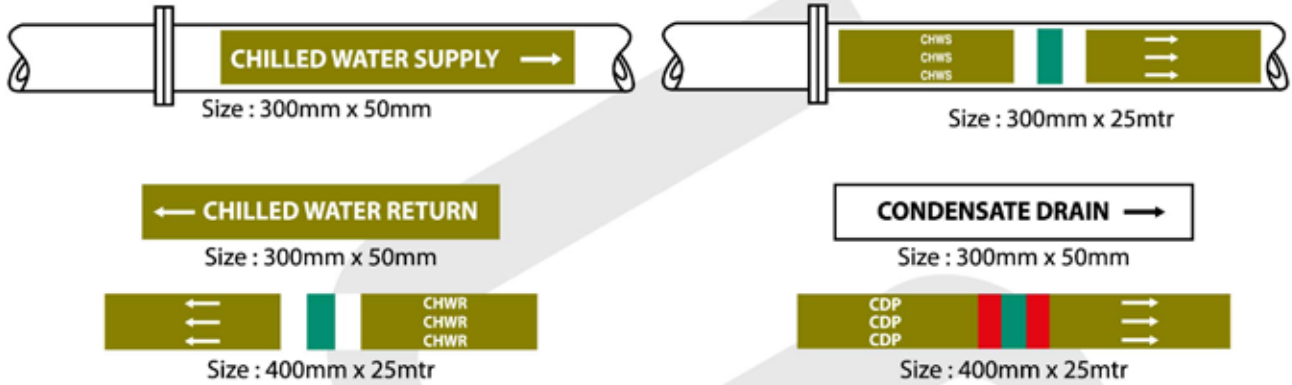

PIPELINE IDENTIFICATION FOR A/C (Complying to BS 1710 : 1984)